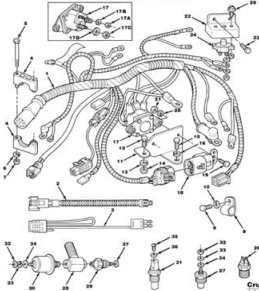

Download File PDF Crusader Engine Wiring 58829

#Jenny

Finally I get this ebook, thanks for all these I can get now!

#Rio

Cool! I'am really happy

#Markus Jensen

I did not think that this would work, my best friend showed me this website, and it does! I get my most wanted eBook

#Hun Tsu

wtf this great ebook for free?!

#Che Salsa

My friends are so mad that they do not know how I have all the high quality ebook which they do not!

#Diego Butler

so many fake sites. this is the first one which worked! Many thanks

[Download PDF version of :](#)
Crusader Engine Wiring 58829